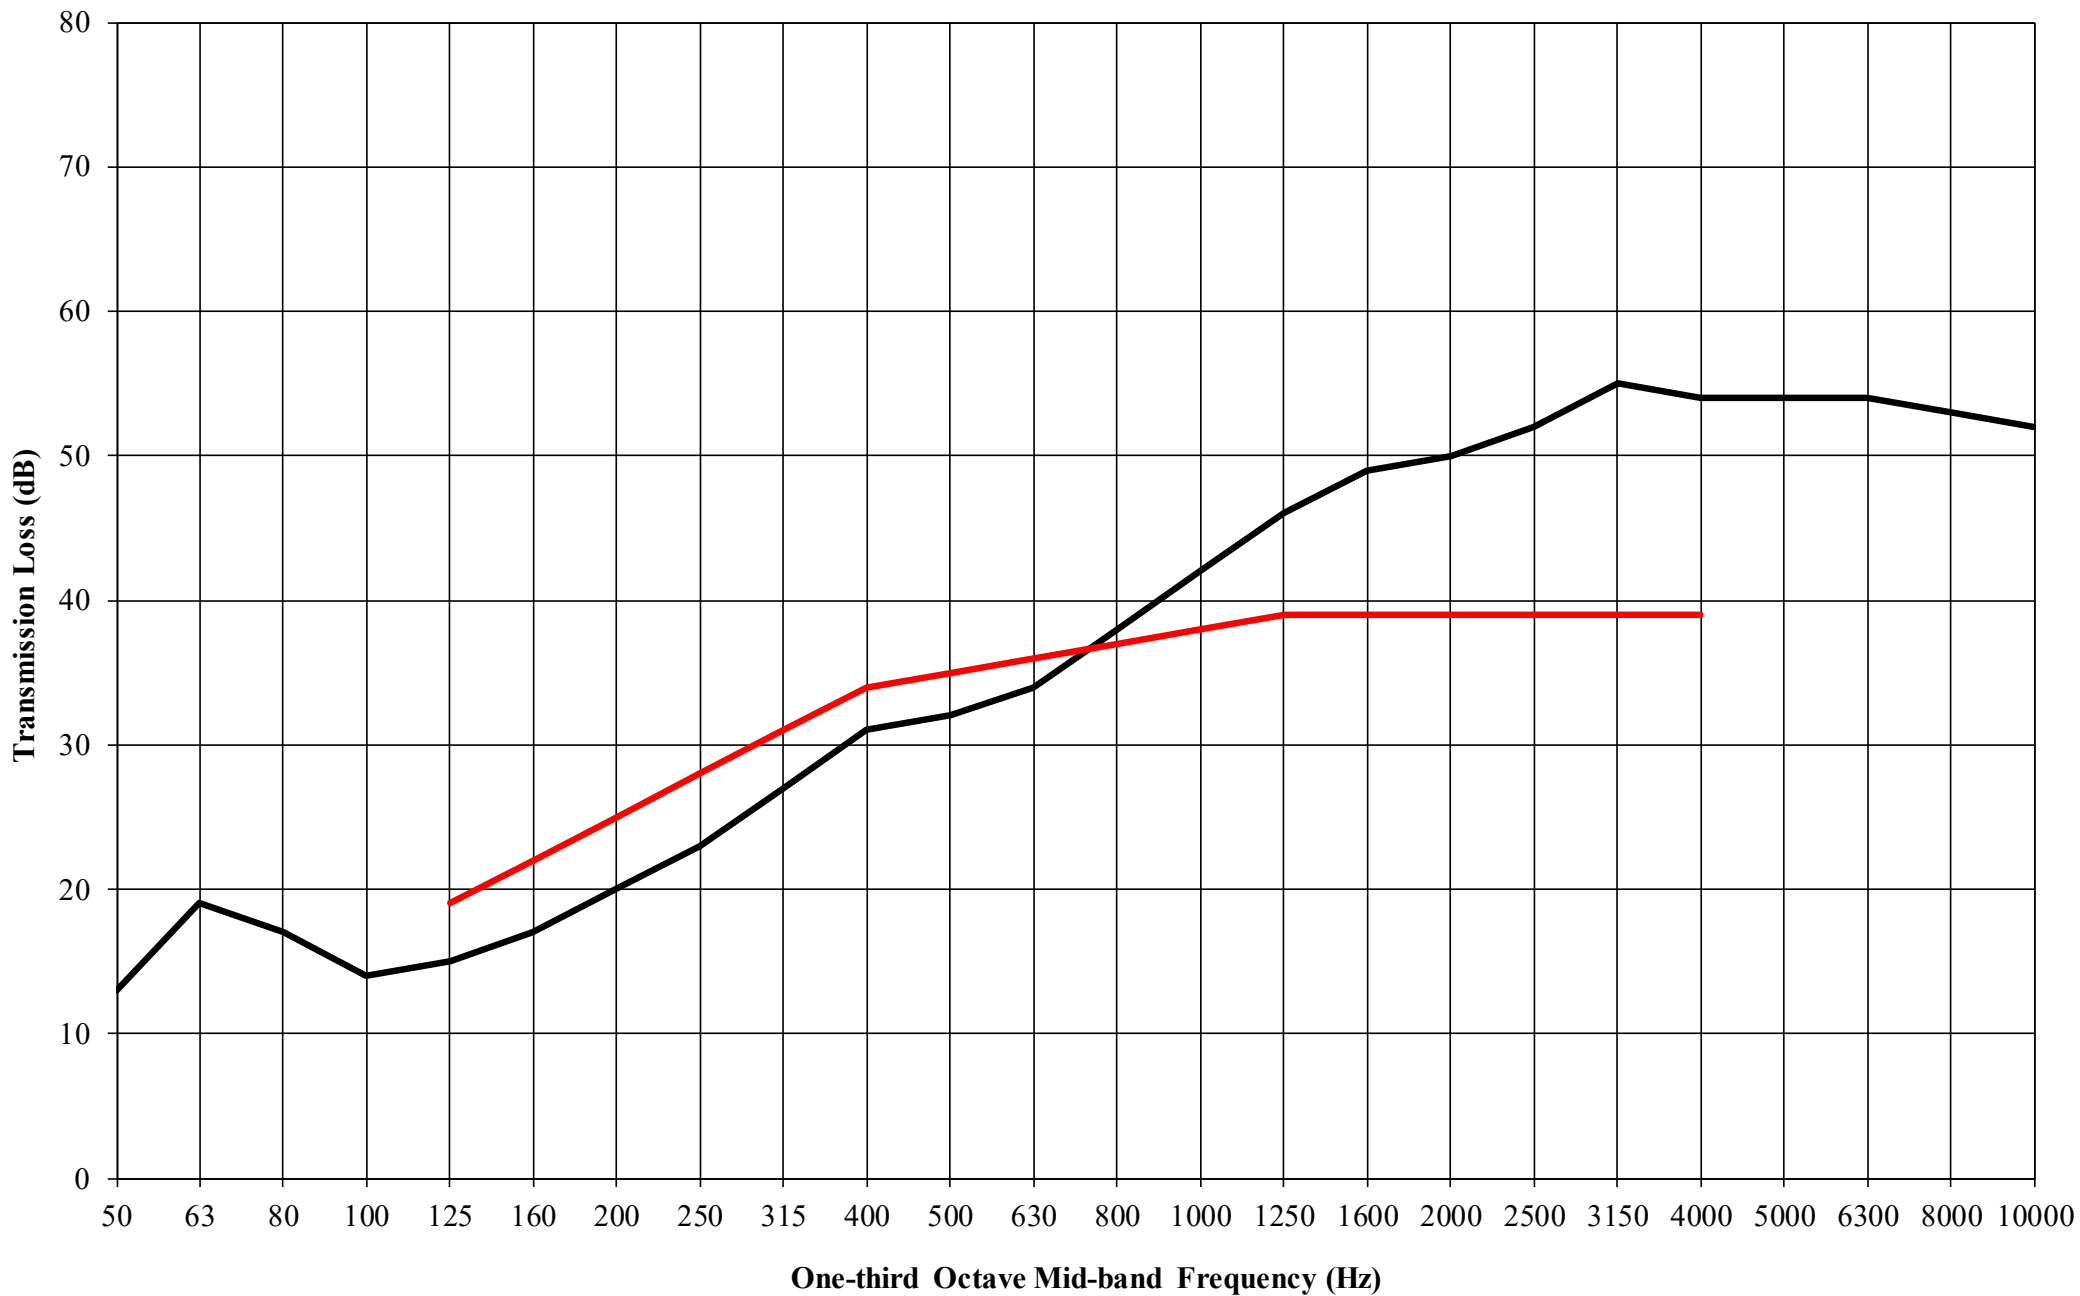

**Sound Fighter Systems, LLC SonaGuard™ Wall Assembly w/6 pcf Mineral Wool
ARL-TL6913; STC 35 OITC 25**

— Transmission Loss — STC 35 Contour