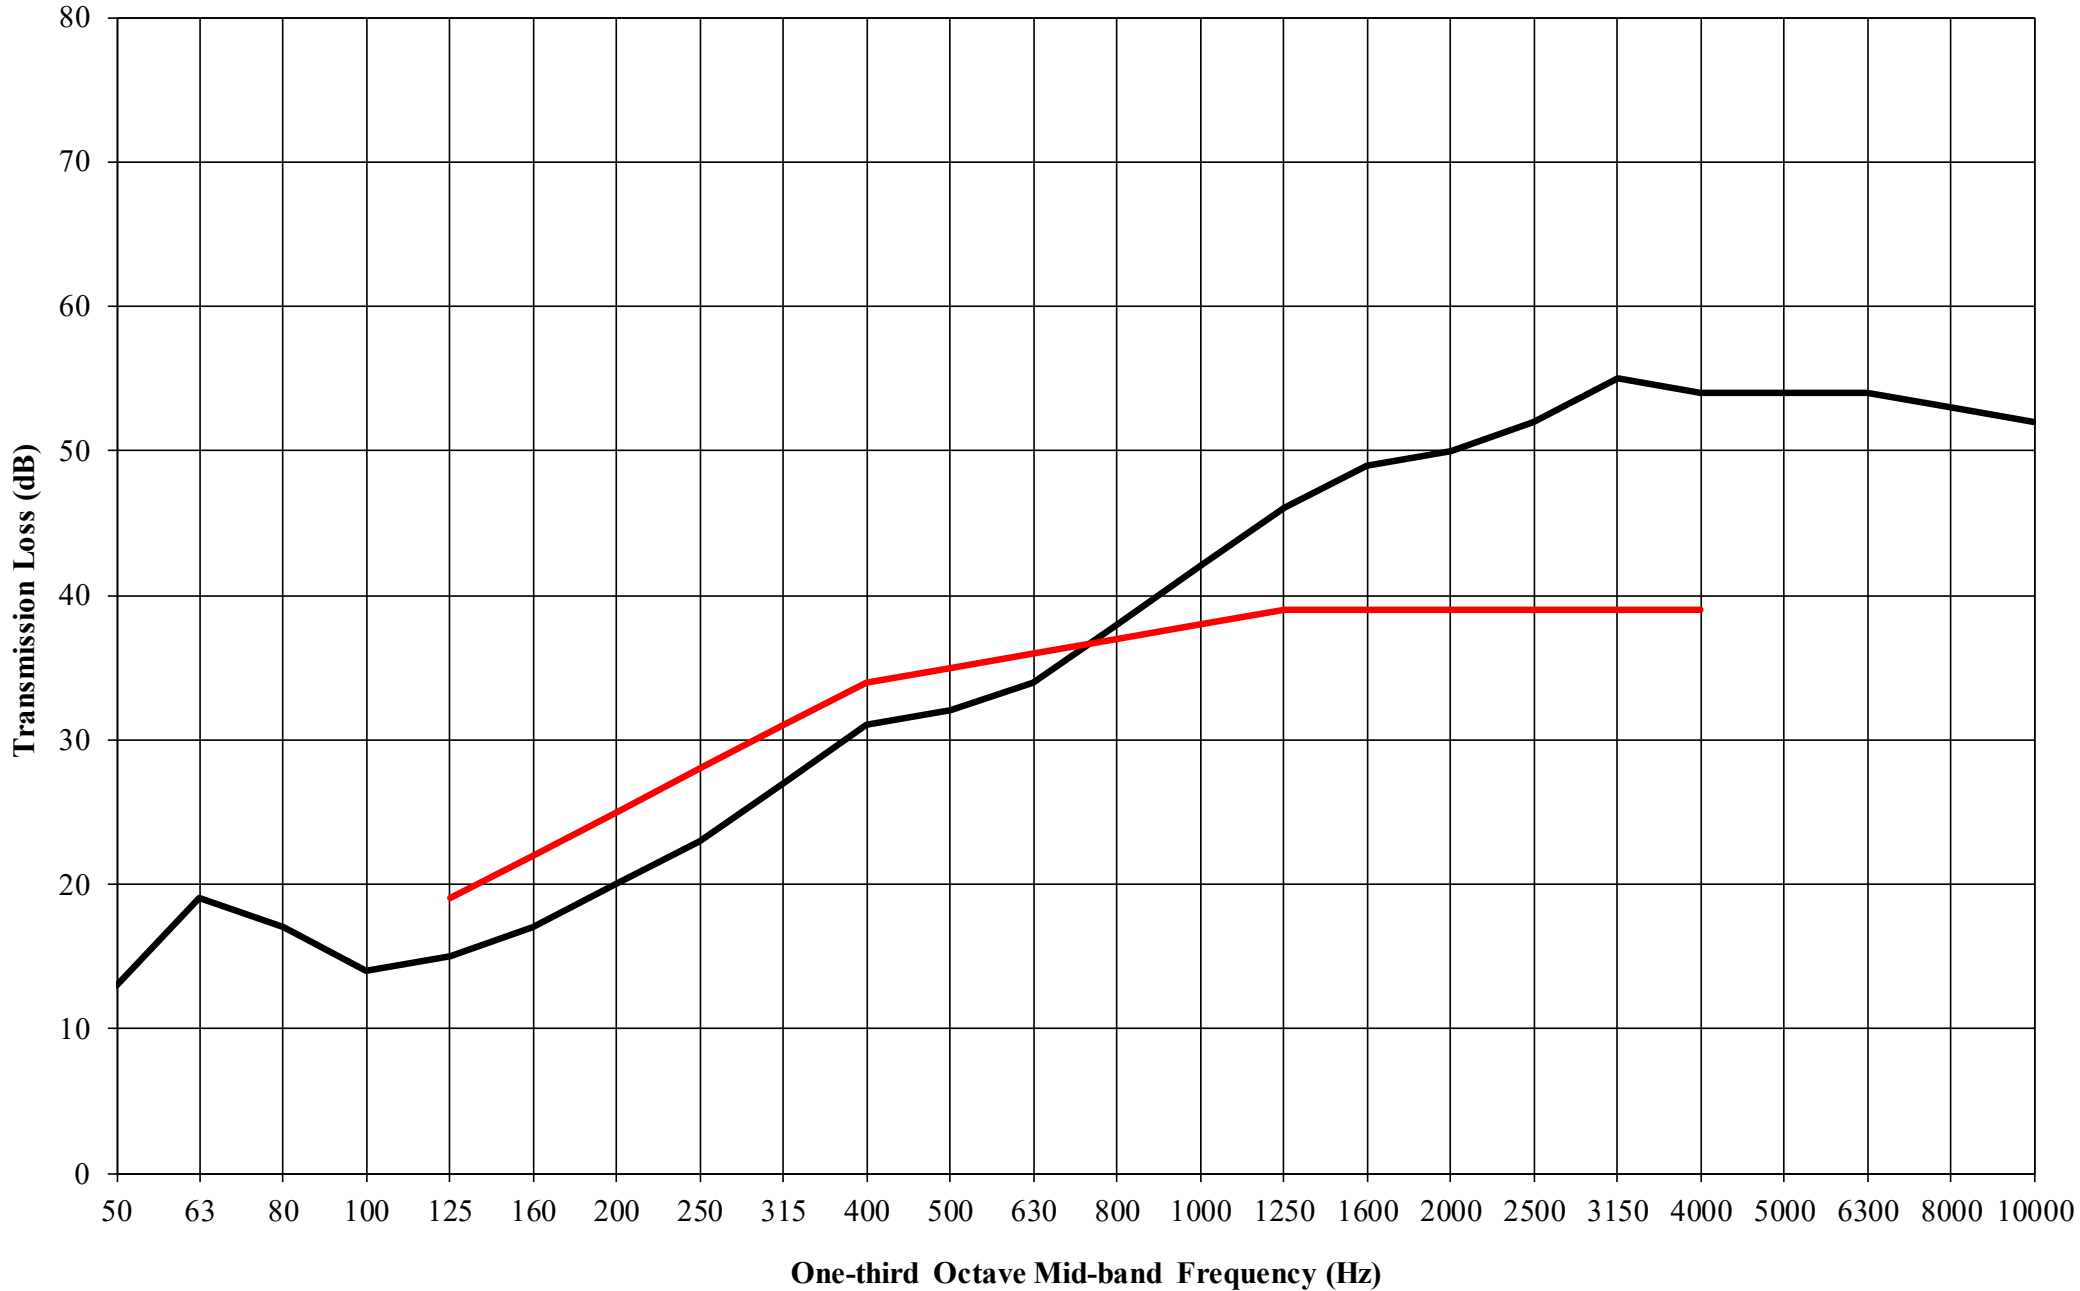

**Sound Fighter Systems, LLC SonaGuard™ Wall Assembly w/6 pcf Mineral Wool
ARL-TL6913; STC 35 OITC 25**

— Transmission Loss — STC 35 Contour